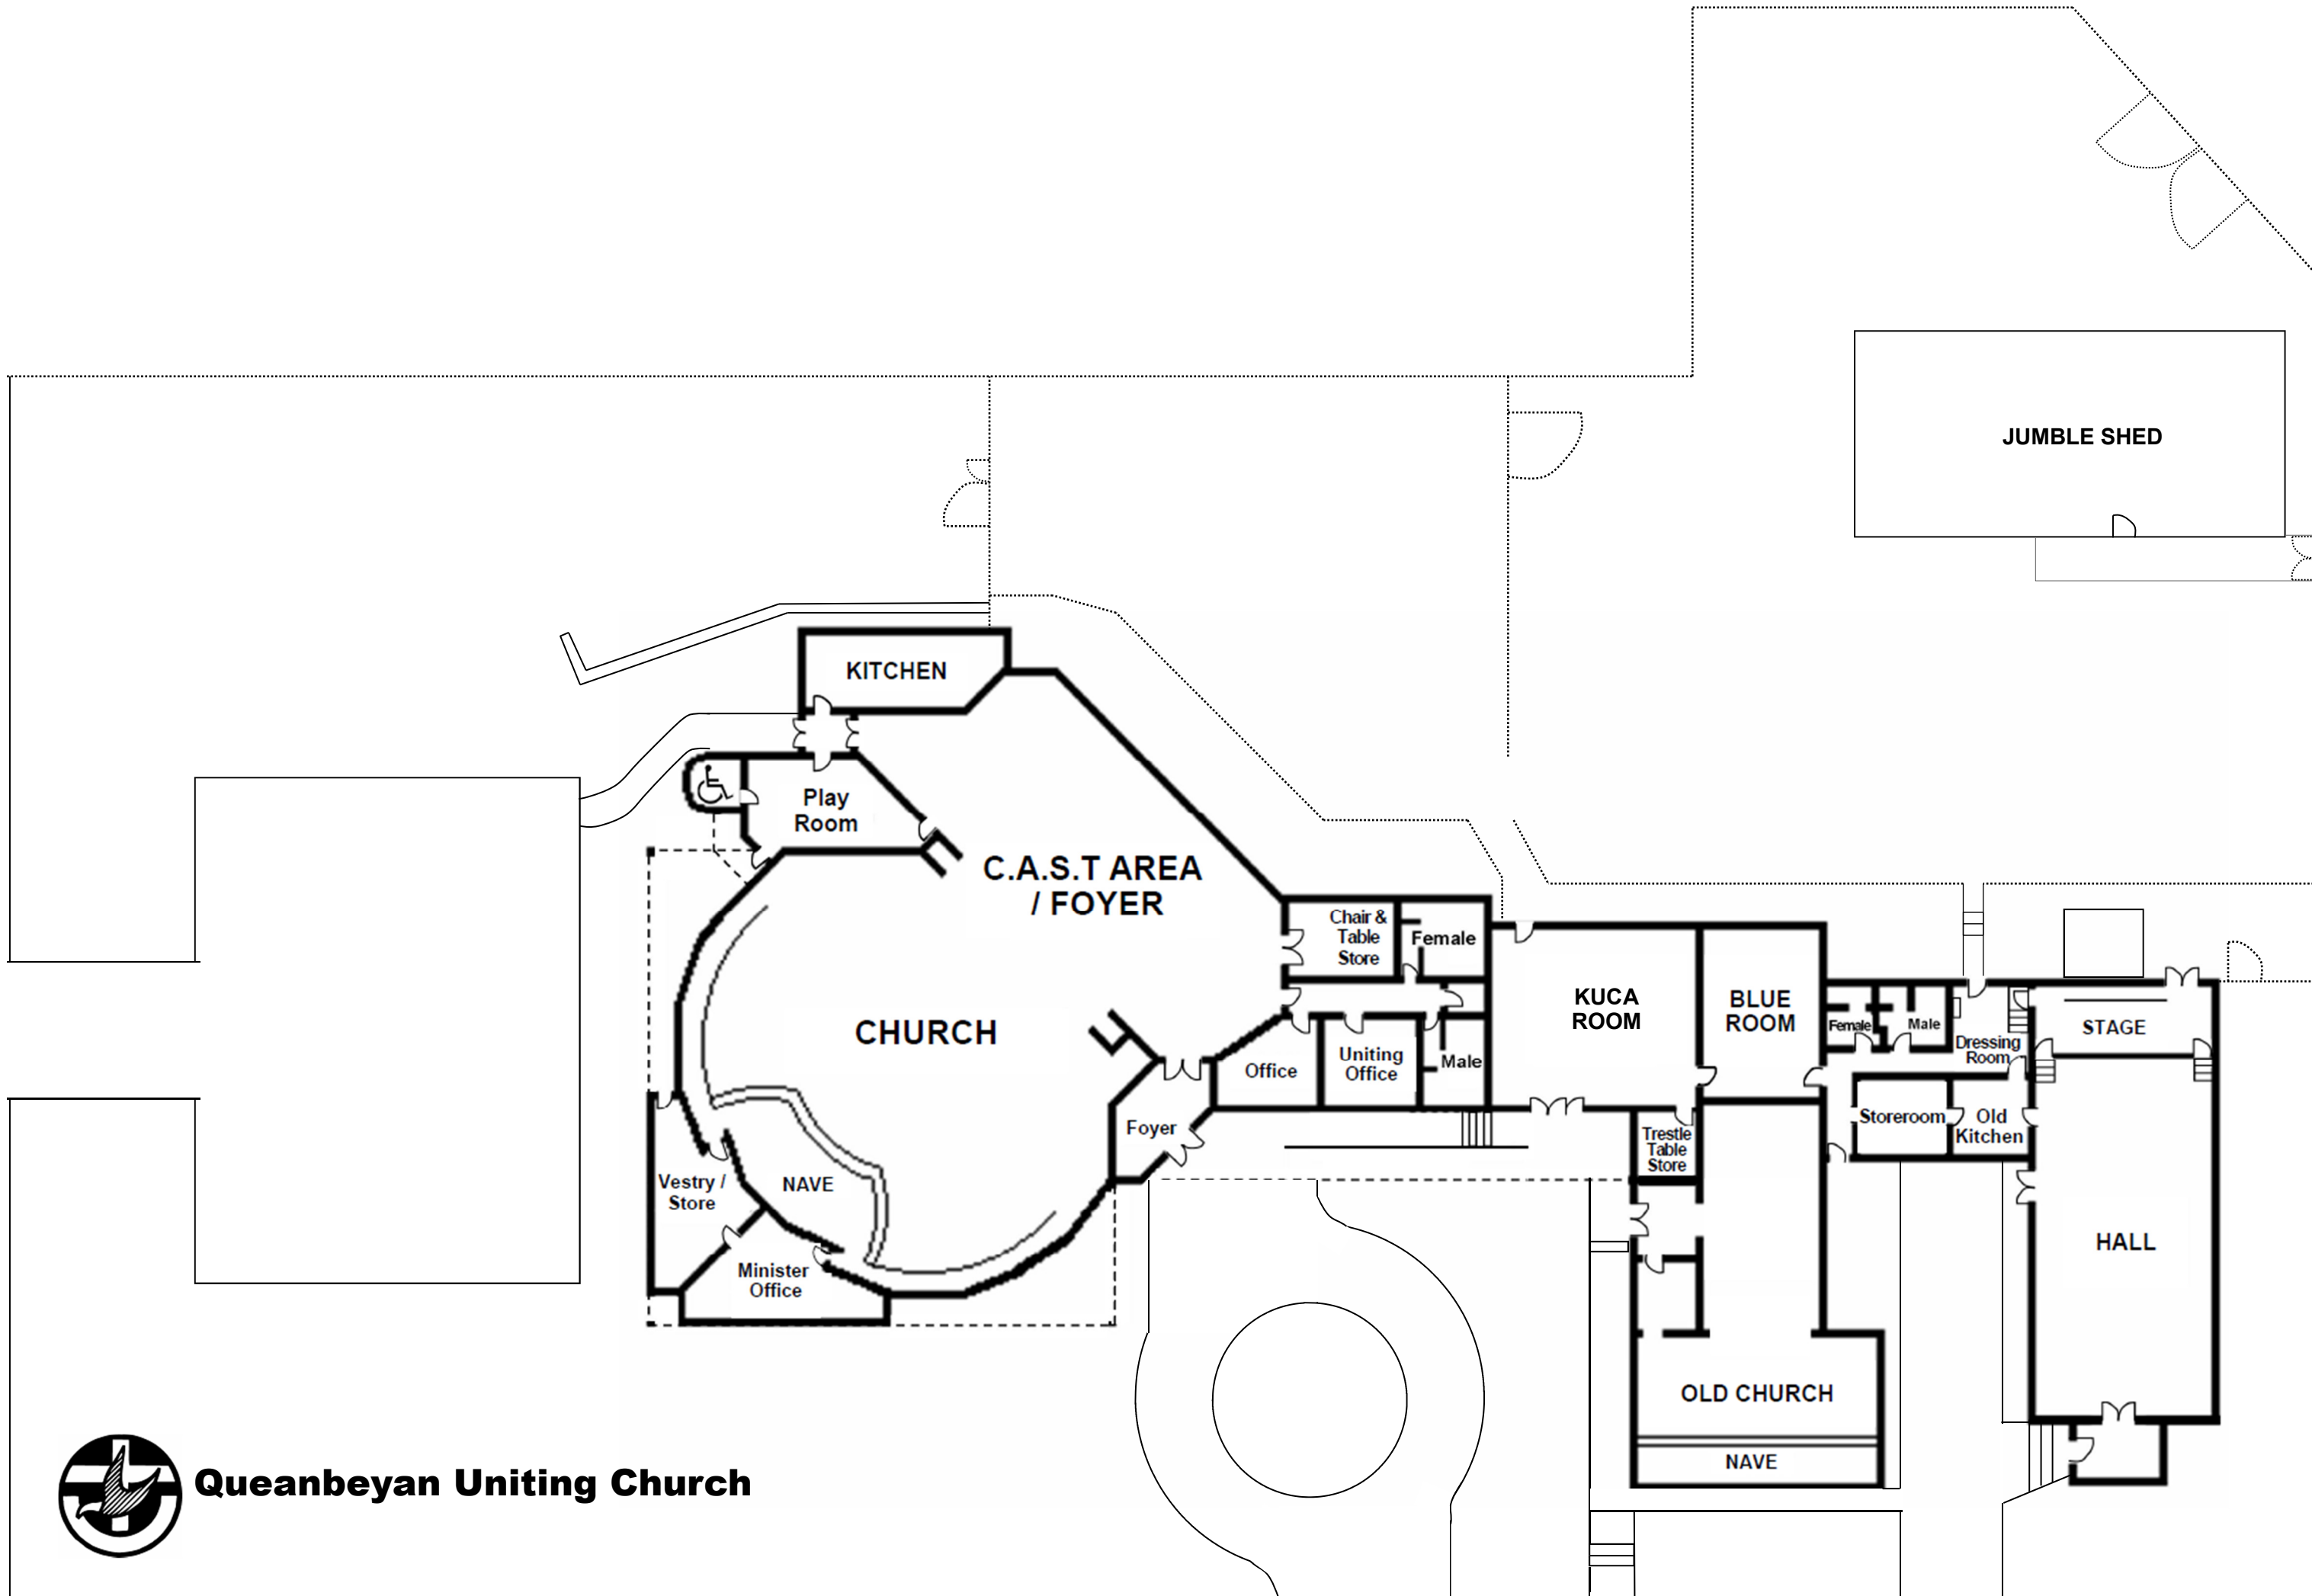

Crawford St

KITCHEN

Play Room

C.A.S.T AREA / FOYER

CHURCH

Vestry / Store

NAVE

Minister Office

Chair & Table Store

Female

KUCA ROOM

BLUE ROOM

Female

Male

Dressing Room

STAGE

Office

Uniting Office

Male

Foyer

Trestle Table Store

Storeroom

Old Kitchen

HALL